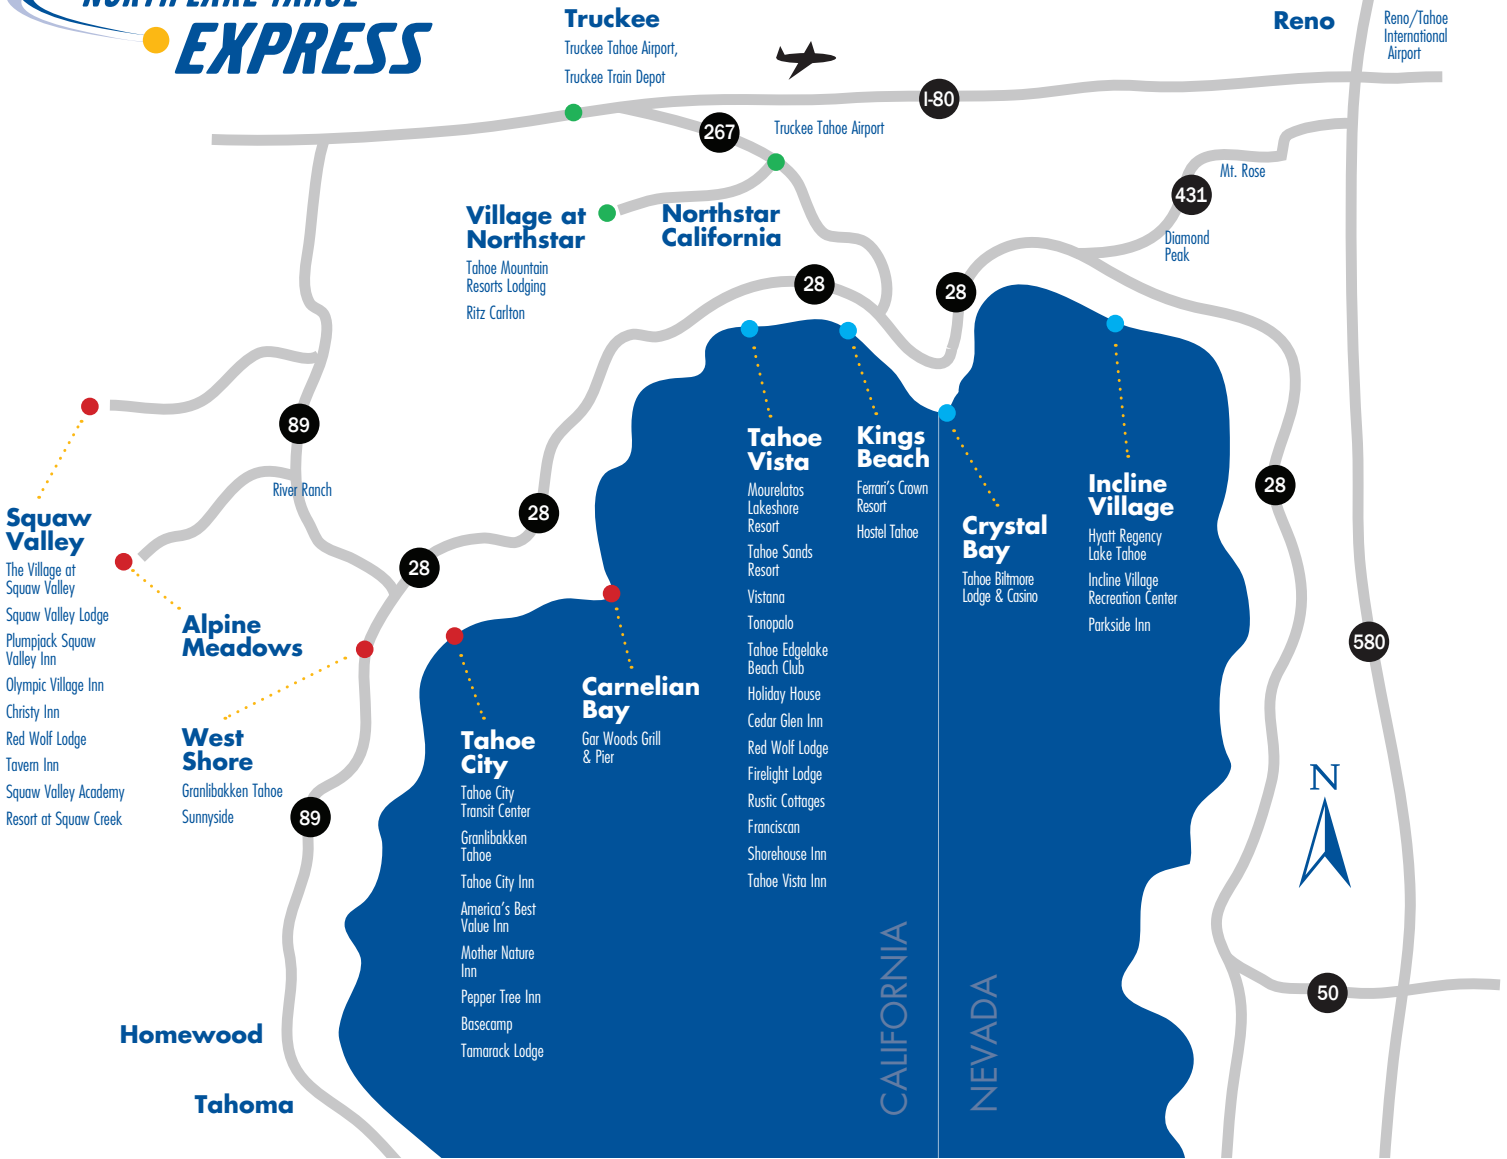

**NORTH LAKE TAHOE
EXPRESS**

Operated by: Airport Mini Bus CPCN #2350

YEAR-ROUND SCHEDULE 2019–2020 | DEPARTURE TIMES

RED ROUTE – SQUAW VALLEY, TAHOE CITY, WEST SHORE

TO AIRPORT

Sunnyside	6:00 AM	8:00 AM	9:30 AM	12:30 PM	5:00 PM
Granlibakken	6:05 AM	8:05 AM	9:35 AM	12:35 PM	5:05 PM
Tahoe City Transit Center	6:10 AM	8:10 AM	9:40 AM	12:40 PM	5:10 PM
Tahoe City Locations	6:10 AM	8:10 AM	9:40 AM	12:40 PM	5:10 PM
River Ranch/Alpine	6:15 AM	8:15 AM	9:45 AM	12:45 PM	5:15 PM
Squaw Valley Locations	6:25 AM	8:25 AM	9:55 AM	12:55 PM	5:25 PM
Resort at Squaw Creek	6:30 AM	8:30 AM	10:00 AM	1:00 PM	5:30 PM

FROM AIRPORT

Servicing Locations on Route Above 10:00 AM | 12:00 PM | 3:00 PM | 6:30 PM | 9:00 PM | 12:00 AM

GREEN ROUTE – TRUCKEE, NORTHSTAR

TO AIRPORT

Sawmill Heights	6:00 AM	9:15 AM	2:50 PM
Ritz Carlton	6:05 AM	9:20 AM	2:45 PM
Village at Northstar/TMR	6:10 AM	9:25 AM	2:40 PM
Northstar	6:15 AM	9:30 AM	2:35 PM
Truckee Airport	6:20 AM	9:35 AM	2:25 PM
Truckee Locations	6:25 AM	9:40 AM	2:20 PM
Truckee Train Depot	6:30 AM	9:45 AM	2:15 PM

FROM AIRPORT

Servicing all Locations on Route Above 10:30 AM | 3:15 PM | 12:00 AM

BLUE ROUTE – CARNELIAN BAY TAHOE VISTA, KINGS BEACH, CRYSTAL BAY, INCLINE VILLAGE

TO AIRPORT

Garwoods	6:15 AM	8:15 AM	10:15 AM	12:00 PM	—
Tahoe Vista Locations	6:25 AM	8:25 AM	10:25 AM	12:10 PM	3:05 PM
Kings Beach Locations	6:35 AM	8:35 AM	10:35 AM	12:20 PM	3:10 PM
Crystal Bay Locations	6:40 AM	8:40 AM	10:40 AM	12:25 PM	3:15 PM
Park Side Inn	6:50 AM	8:50 AM	10:50 AM	12:35 PM	3:20 PM
Incline Rec	6:55 AM	8:55 AM	10:55 AM	12:40 PM	3:25 PM
Hyatt	7:00 AM	9:00 AM	11:00 AM	12:45 PM	3:30 PM

FROM AIRPORT

Servicing all Locations on Route Above 10:30 AM | 12:30 PM | 4:30 PM | 7:30 PM | 12:00 AM

2019–2020 RATES

1-2 People	One Way Per Person	\$ 49
3-4* People	One Way Per Person	\$ 45
5-10* People	One Way Per Person	\$ 42
11-12* People	One Way Per Person	\$ 32
Shared - Frequent Rider	(5 - One Way Trips)	\$220